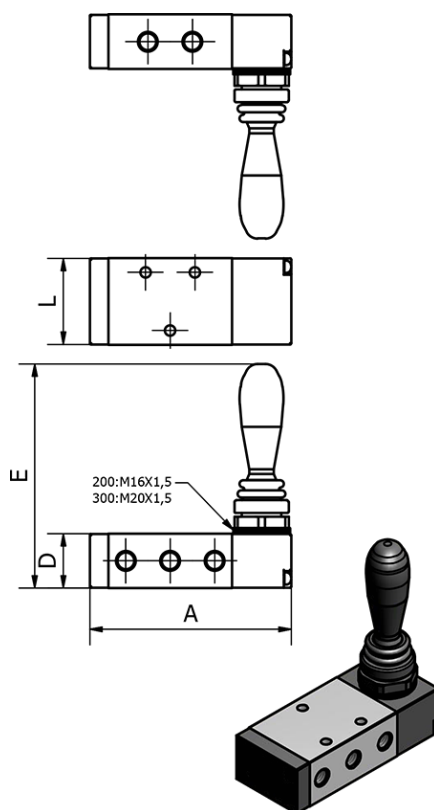

Data Sheet

Article number: 584HA330C08G

Description: Hand lever valve, type 4HA330C-08-G
port 30C - 5/3, closed center

Measures

A	= 120
D	= 27
E	= 94
L	= 40
Port	= G1/4"
Port exit	= G1/4"
Port supply and blowdown	= G1/4"